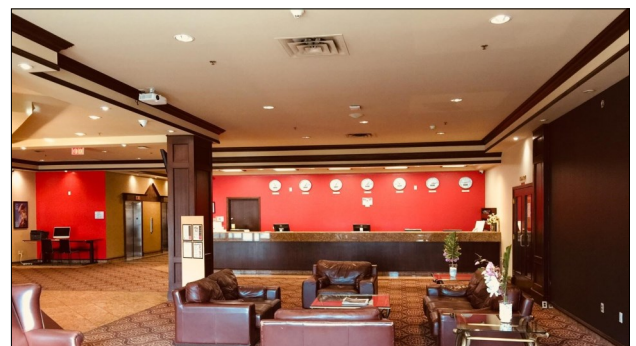

Nearby Shopping &

Amenities

- Sunridge Mall (1.1km)
- Cross Iron Mills (18.5km)
- Marlborough Mall (6.2 Km)
- Peter Lougheed Hospital (2.7km)
- Calgary International Airport (10.3km)
- Budget Car Rental (230m)
- Enterprise Rent a car (1km)